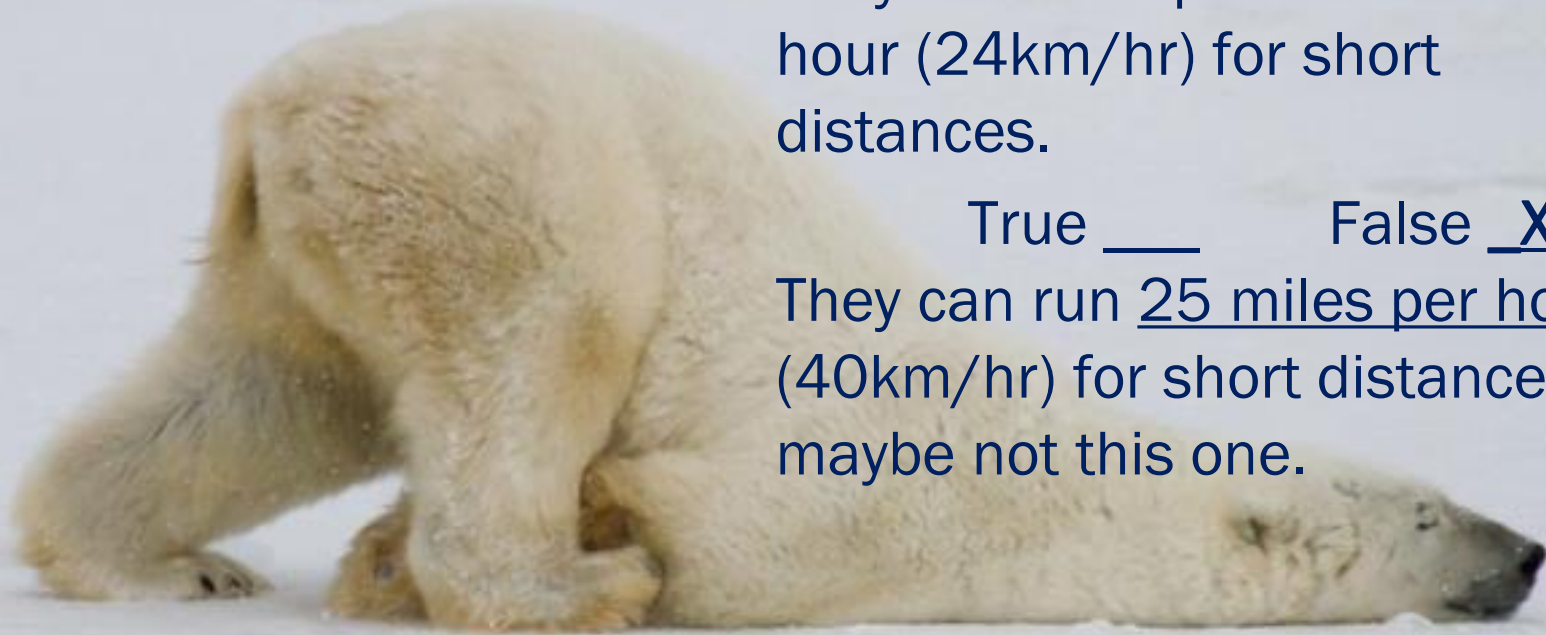

Trivia quiz: Polar Bears

5. Polar bears are pigeon-toed (their toes point inward instead of straight ahead), but quite fast. They can run up to 15 miles per hour (24km/hr) for short distances.

True ___ False X

They can run 25 miles per hour (40km/hr) for short distances! But maybe not this one.